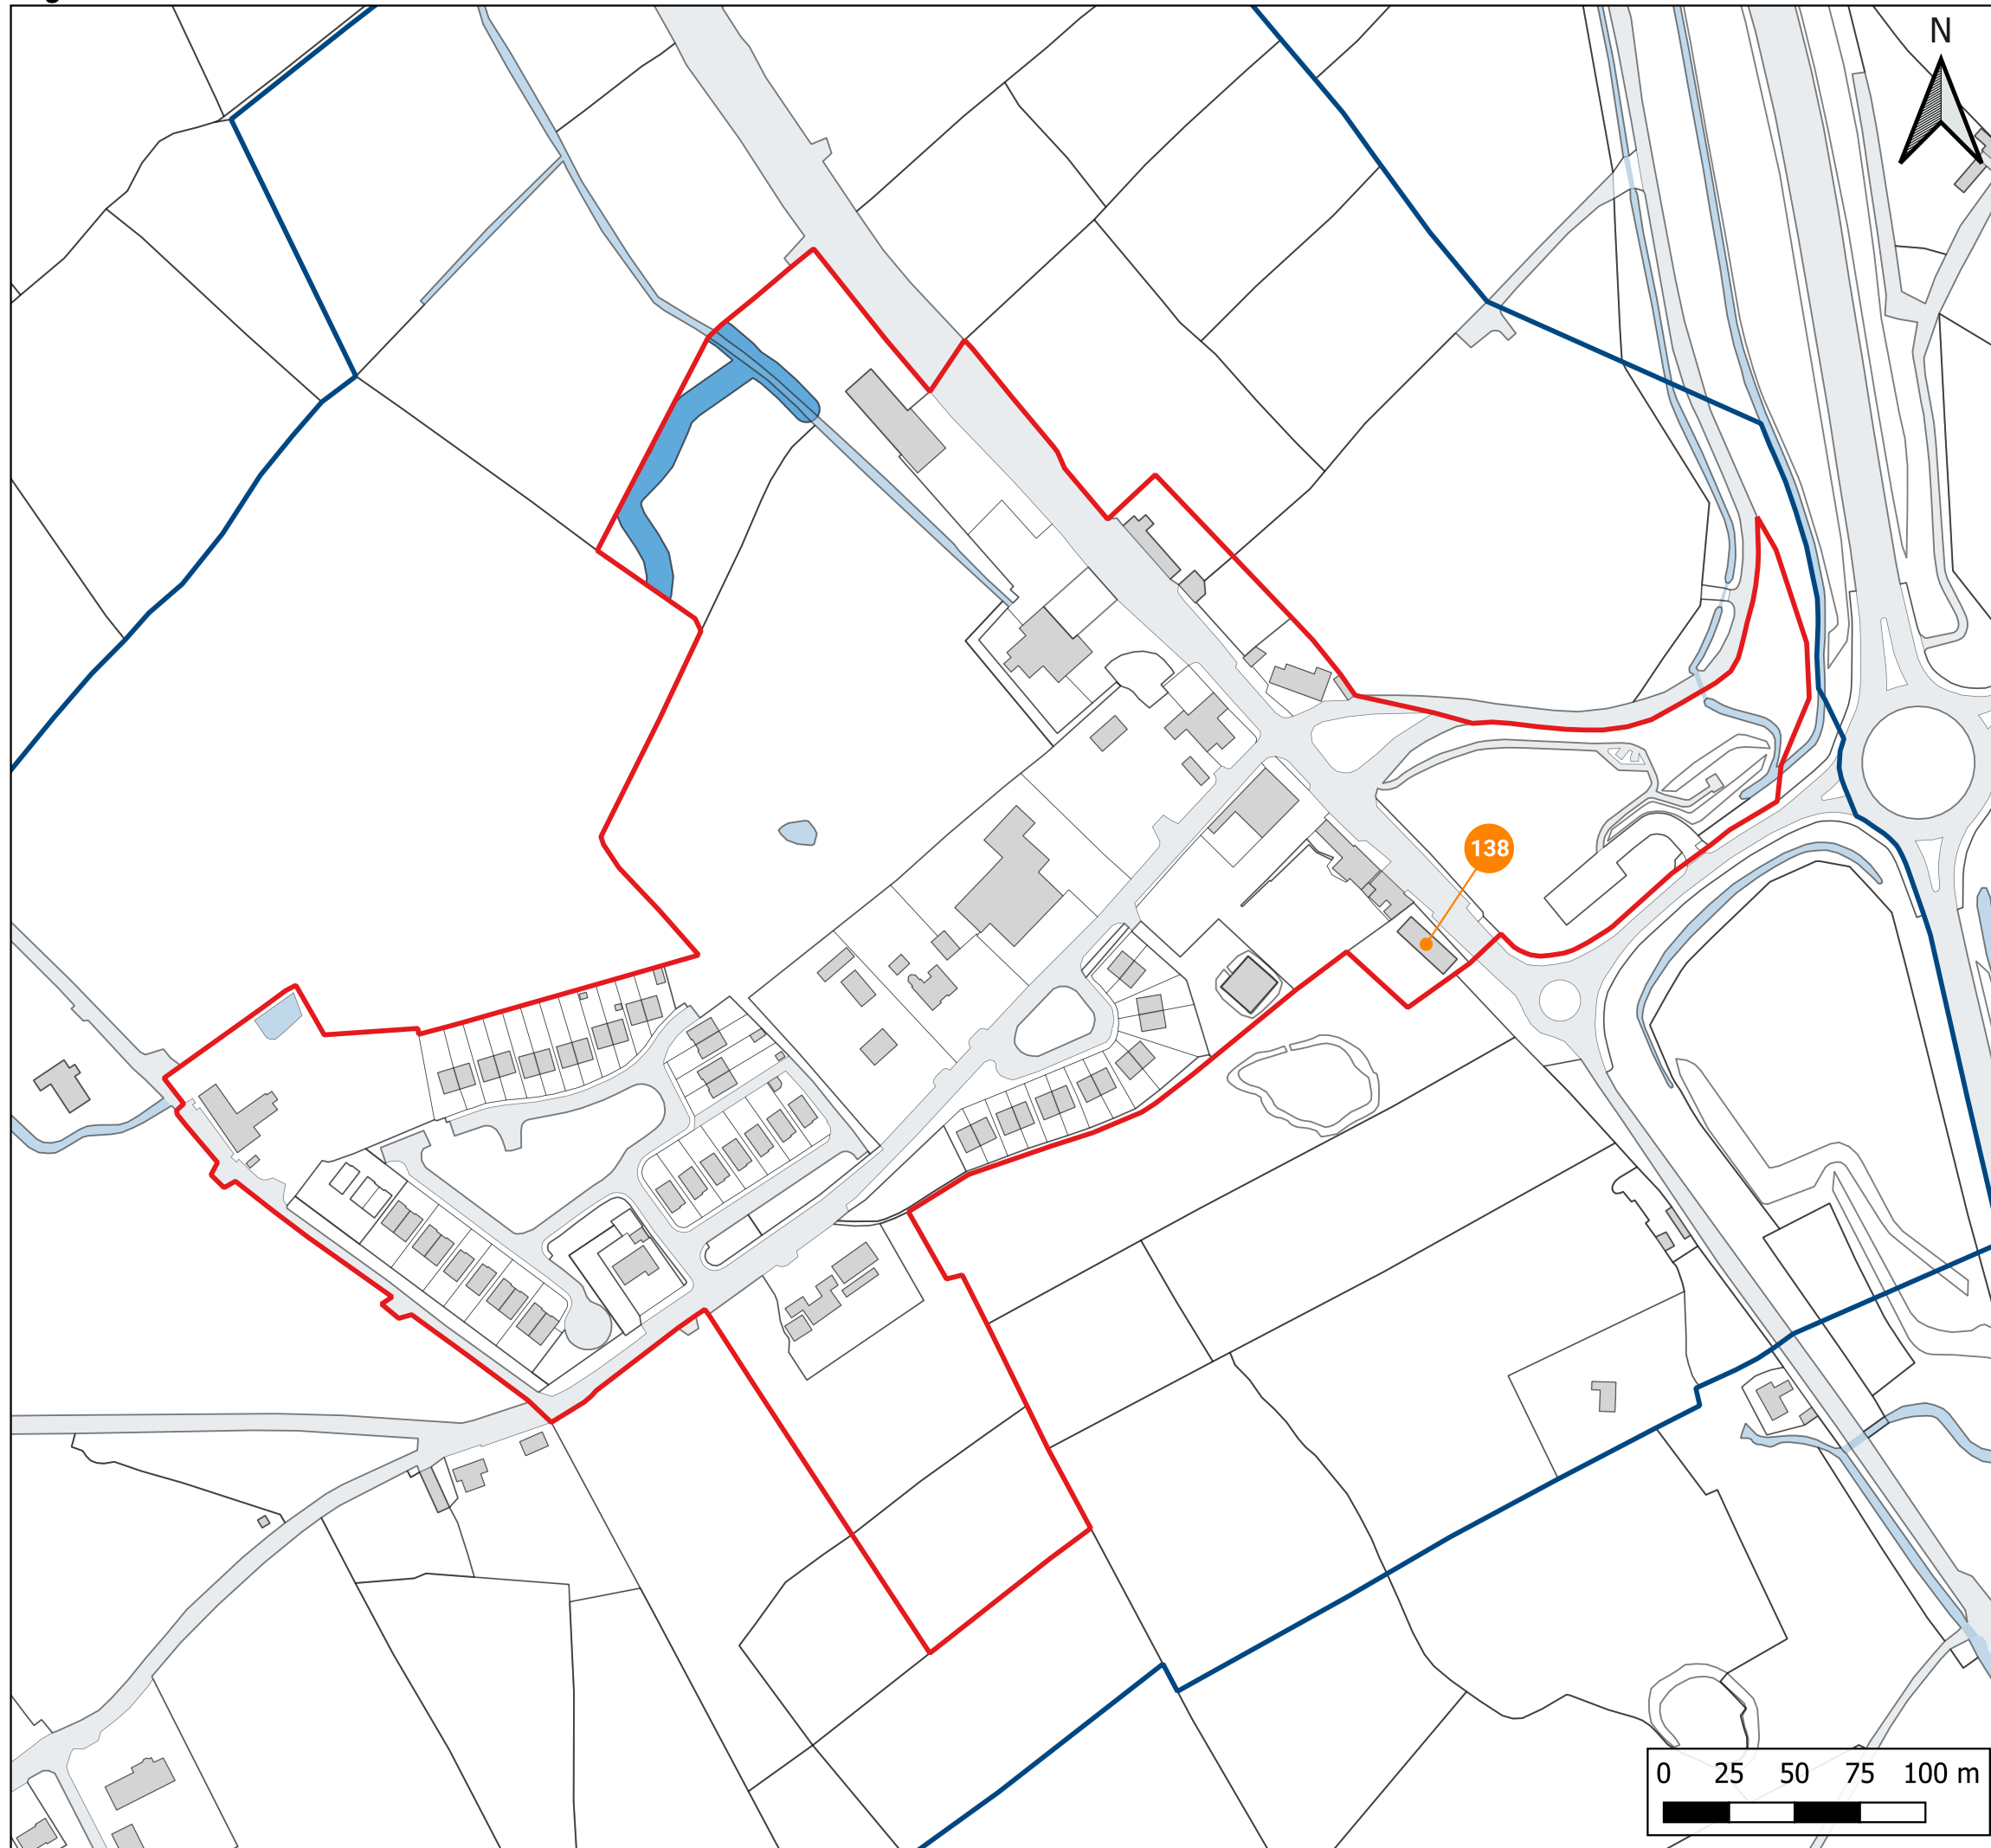

# Castlebaldwin Objectives Map

- Plan Limit
- Development Limit
- protected structures
- Flood Zone A
- Flood Zone B

RPS No.	Structure Name
138	School (Former NS)

11 November 2024